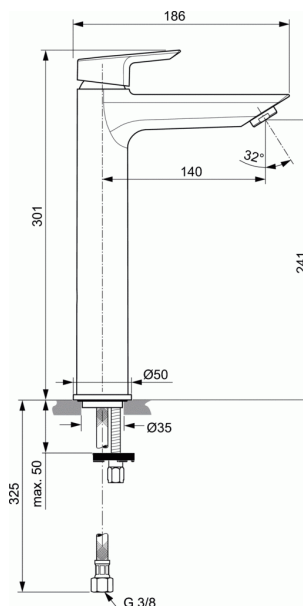

TESI

One-hole basin mixer Vessel

One-hole basin mixer Vessel

- IS 28 mm ceramic cartridge
- Temperature limiter - integrated in the box
- Brass cast body
- Metal handle with red and blue colour indication - printed on handle
- Cascade aerator with 5 l/min flow rate limiter
- Flexible hoses G3/8" for water supply system connection
- Easy-Fix system for installation
- Centre ring
- Comply with EN817

FINISHES*

AA

* AA = Chrome

KEY FEATURES & BENEFITS

VARIANTS

One-hole basin mixer Vessel

A6573